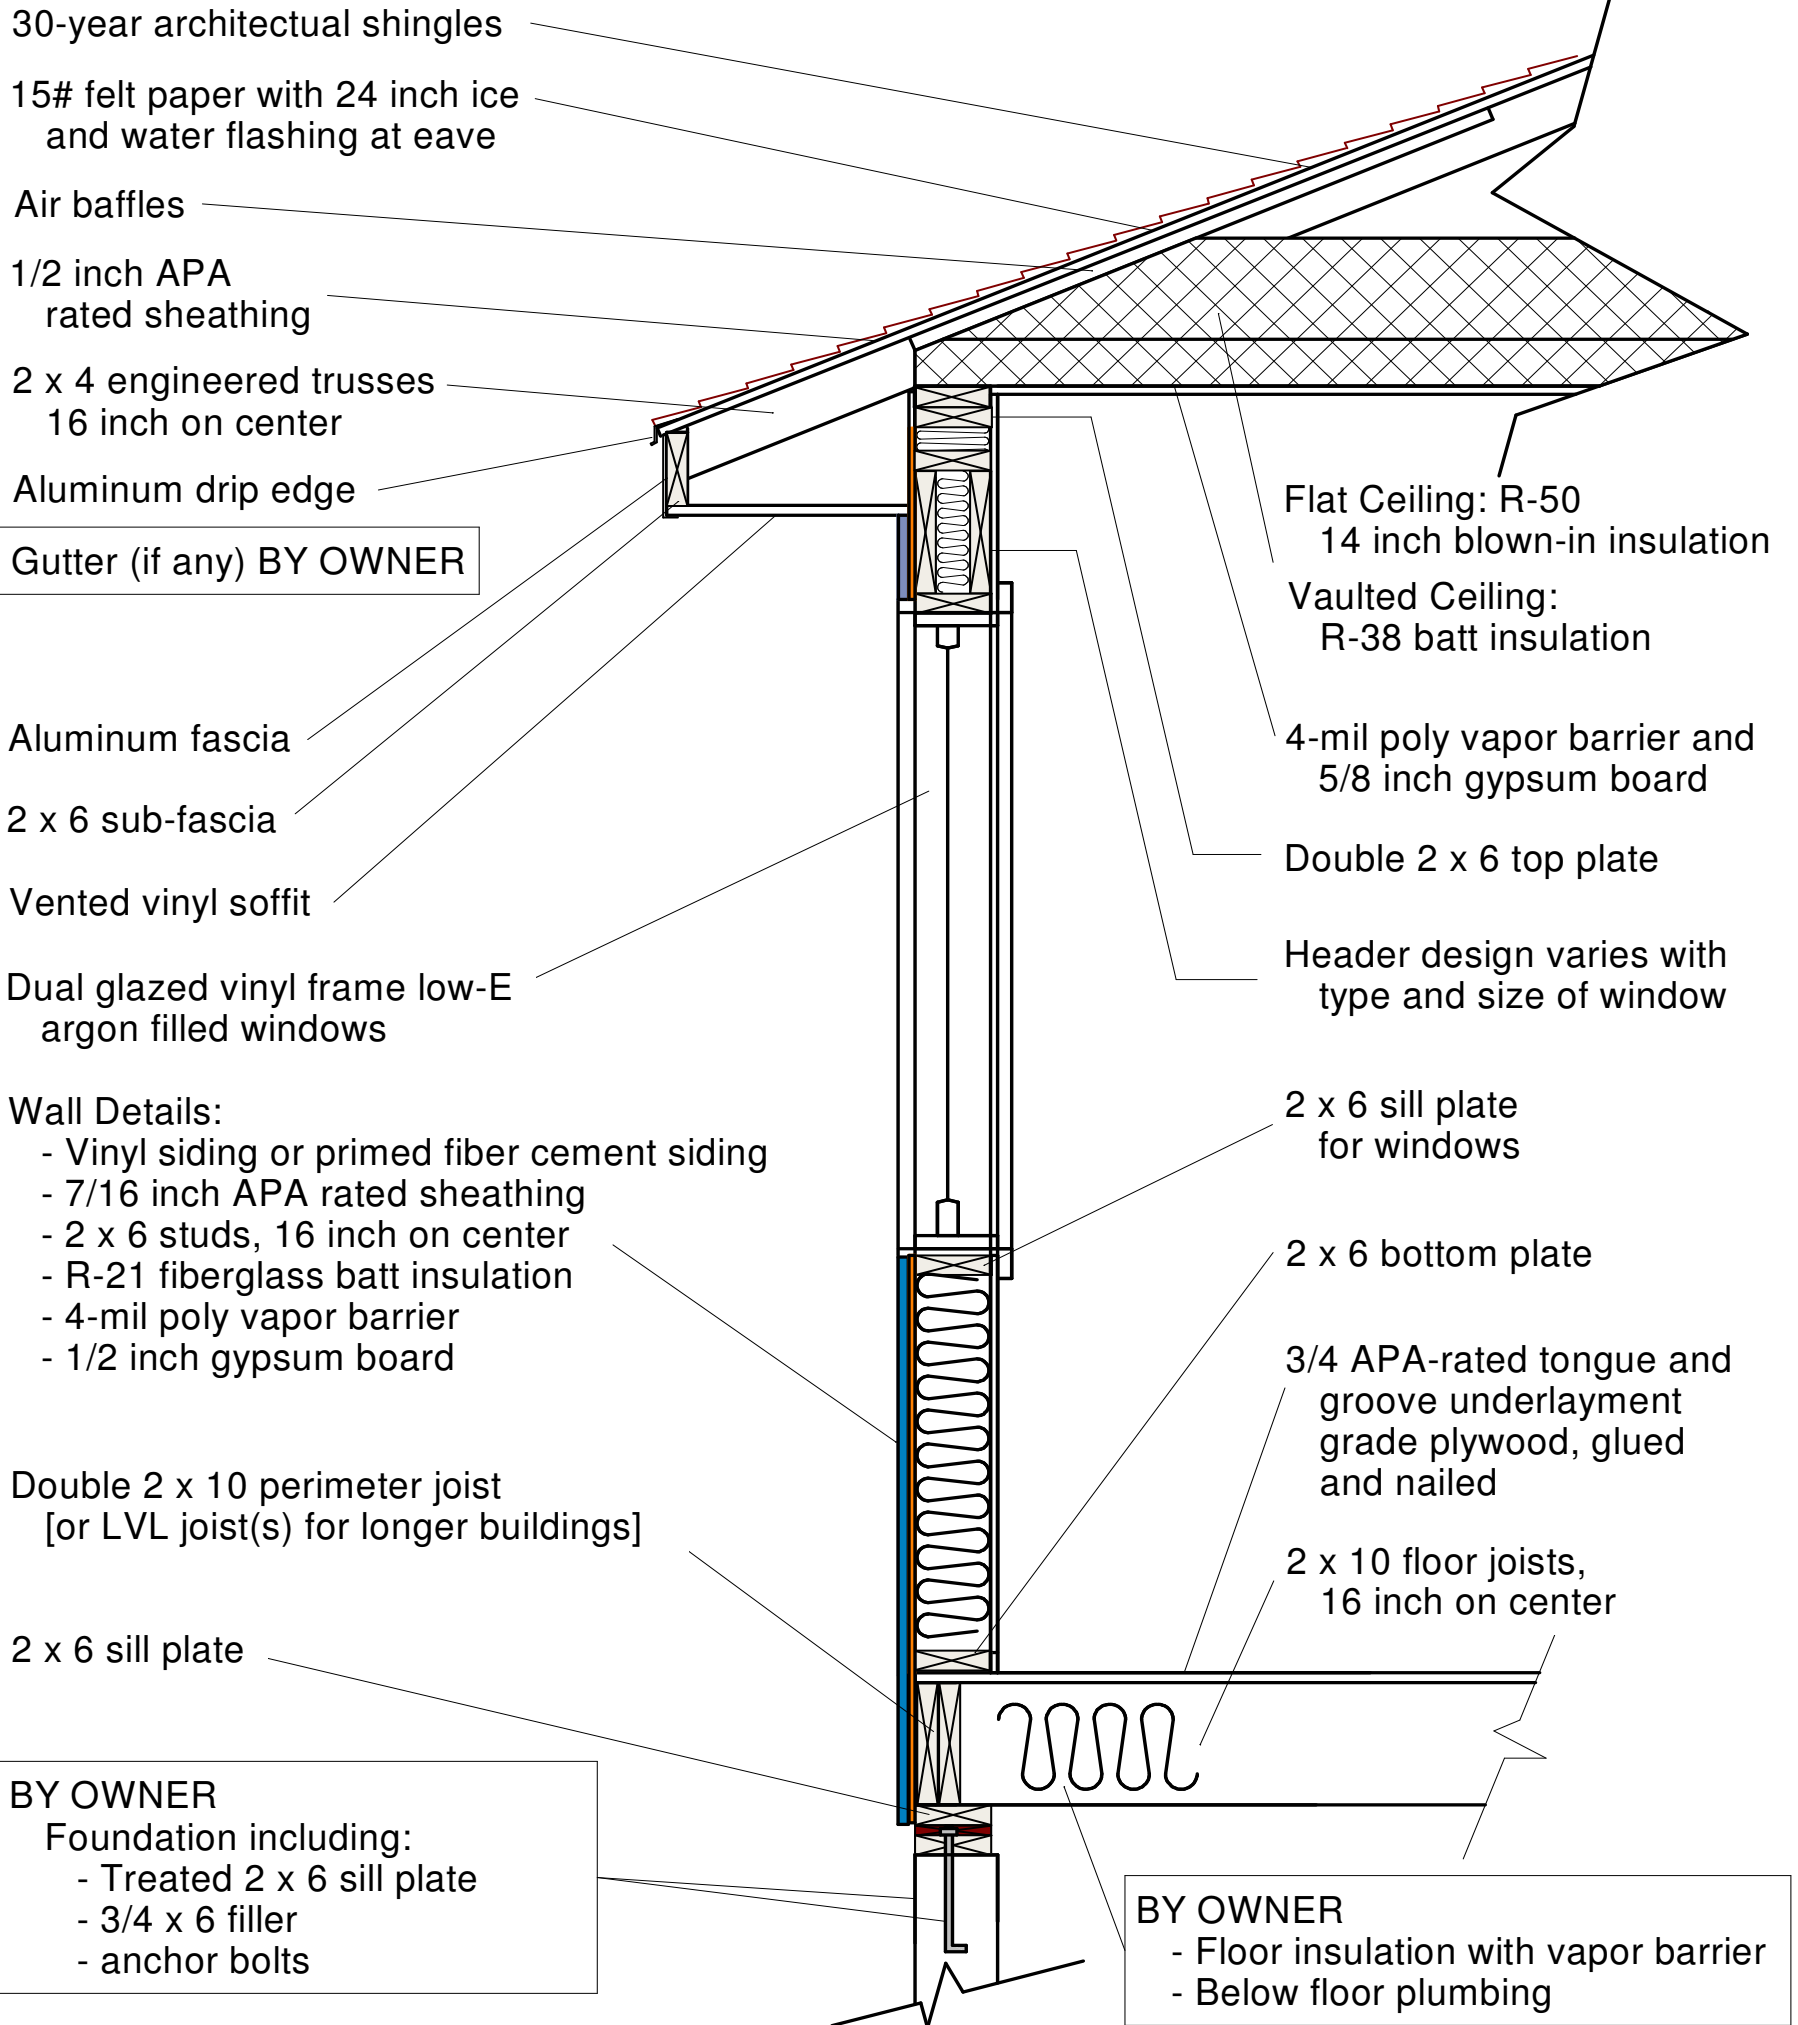

TLC Modular Homes

Construction Specifications

(Typical Ranch Cross Section)

Specifications Subject To Change Without Notice

www.tlcmodularhomes.com • 509-773-5055 • Toll Free 866-773-5055
1600 South Roosevelt • Goldendale, WA 98620

Washington: WESTCC*012L8 Electric WESTCAC002R0 Oregon: 149296